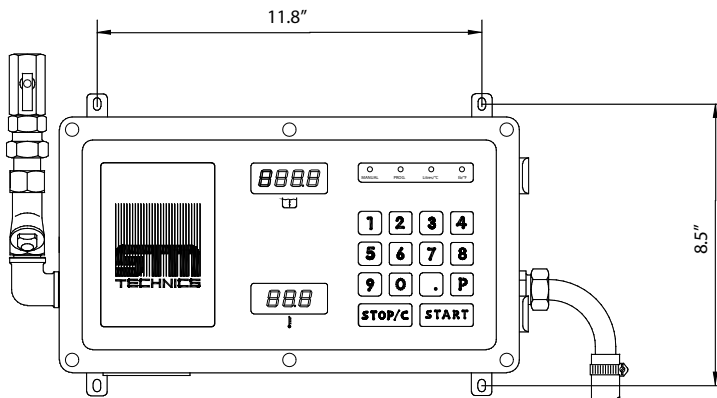

Model	DOX 45	DOMIX 45	DOMIX 45A
Dose (D) or Dose & Mix (DM)	D	DM	DM
Water Connections (in.)	1/2	1/2	1/2
By-pass Water Fitting (mm.)	-	16	16
Max Water Entry Temperature (°F)	149	149	149
Setting Range (°F)	-	35-140	35-140
Temperature Precision (± °F)	-	2	2
Max Water Entry Pressure (bar)	5	5	5
Min Water Entry Pressure (bar)	0.5	1	1
Max Ratio Between the Two Entry Pressures	-	1 : 5	1 : 5
Maximum Dosing (gal)	265	265	265
Dosing Precision (± %)	1	1	1
Water Delivery at 1 bar and 68°F (gpm)	6.6	4.75	4.75
Water Delivery at 5 bar and 68°F (gpm)	14.5	10.6	10.6
Voltage/Frequency (V/Hz)	230-110 / 50-60	230-110 / 50-60	230-110 / 50-60
Power (A @ 110v)	.24	.24	.24

Please Note: Product specifications are subject to change without notification.

DOX 45