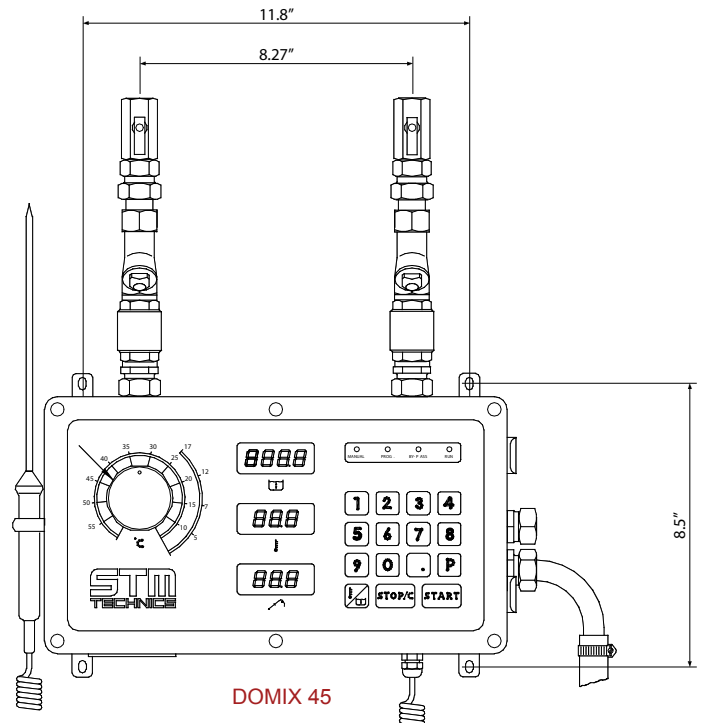

Model	DOX 45	DOMIX 45	DOMIX 45A
Dose (D) or Dose & Mix (DM)	D	DM	DM
Water Connections (in.)	1/2	1/2	1/2
By-pass Water Fitting (mm.)	-	16	16
Max Water Entry Temperature (°F)	149	149	149
Setting Range (°F)	-	35-140	35-140
Temperature Precision (± °F)	-	2	2
Max Water Entry Pressure (bar)	5	5	5
Min Water Entry Pressure (bar)	0.5	1	1
Max Ratio Between the Two Entry Pressures	-	1 : 5	1 : 5
Maximum Dosing (gal)	265	265	265
Dosing Precision (± %)	1	1	1
Water Delivery at 1 bar and 68°F (gpm)	6.6	4.75	4.75
Water Delivery at 5 bar and 68°F (gpm)	14.5	10.6	10.6
Voltage/Frequency (V/Hz)	230-110 / 50-60	230-110 / 50-60	230-110 / 50-60
Power (A @ 110v)	.24	.24	.24

Please Note: Product specifications are subject to change without notification.

DOMIX 45