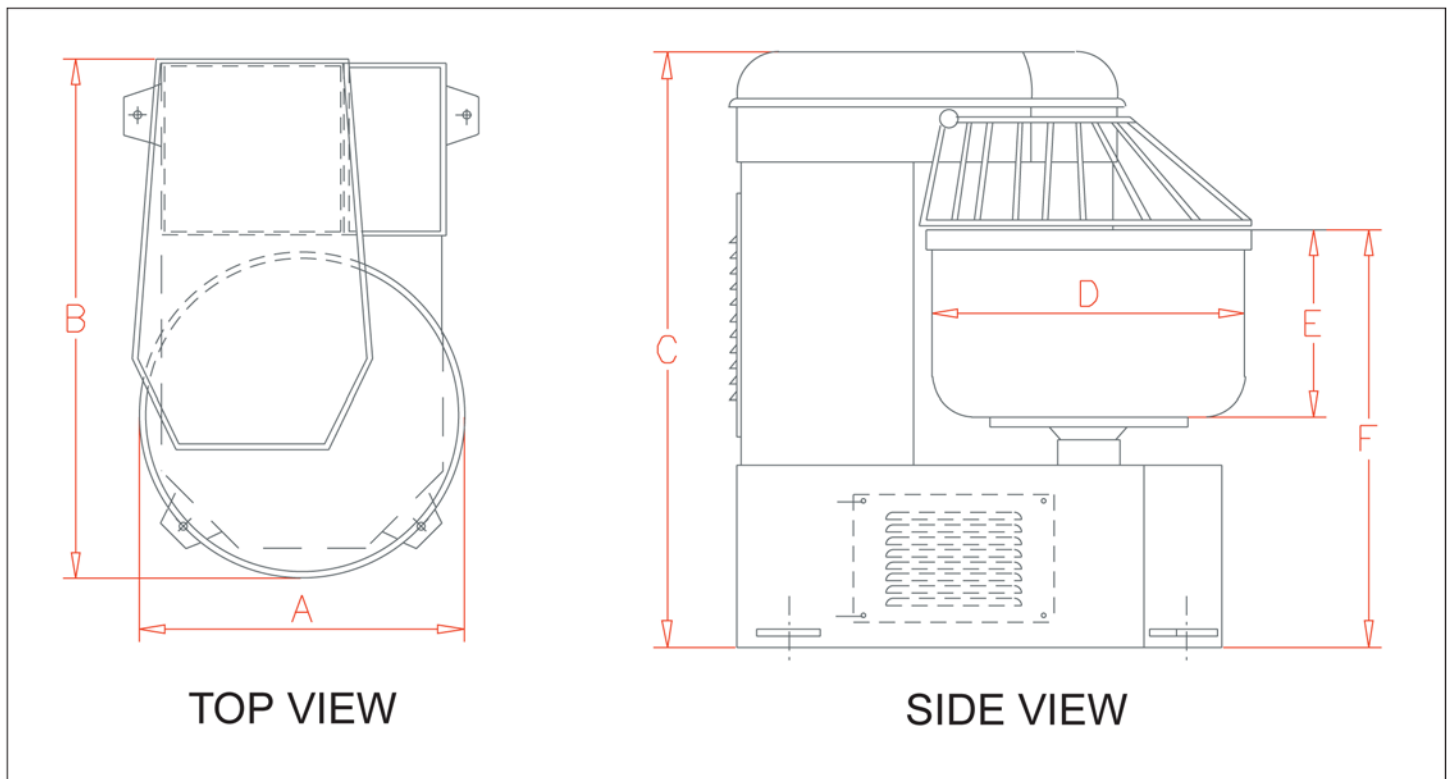

All Models 208V 3-Phase 60 Cycle (Other voltages available)

Model	Capacity*		Overall**			Bowl			Weight (lbs.)	Electrical								
	Breads	Bagels	Width (with Bowl)	Depth	Height	Width	Height	Top of Bowl to Floor		HP		Amps						
	Flour/Dough	Flour/Dough								A	B		C	D	E	F	Spiral	Total
80	100/160	80/120	29	43	48	28	14	33	858	6	6.75	19.4						
100	130/208	100/150	29	43	48	28	16	35	924	7	7.75	22.5						
130	150/240	120/180	33	54	51	31	17	35	1309	8	10.7	30.3						
160	220/350	200/300	37	61	55	35	17	35	1550	14	16.7	47.3						
200	250/400	220/330	37	61	55	35	19	36	1585	14	16.7	47.3						
250	300/480	250/375	41	64	55	39	18	36	1804	14	22.7	61.6						
300	350/560	300/450	44	68	55	43	20	38	1892	20	22.7	61.6						

Dimensions in inches

*NOTE: Mixers used for bagel dough are rated at low speed only. Operation at high speed will result in lower capacity and void the warranty.

**Machine width with bowl removed does not exceed 33" (for entry through 36" doorway).

NOTE: Specifications are subject to revision and confirmation.