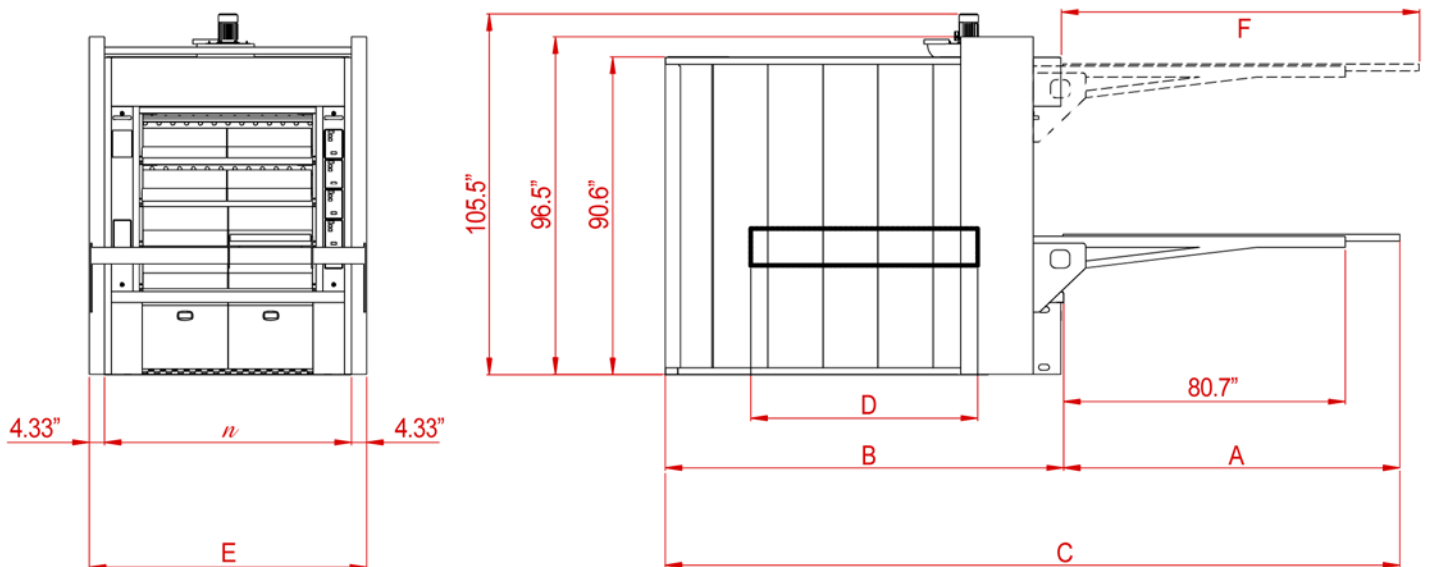

Oven Models	DIMENSIONS					
	Loader Depth (A)	Oven Depth (B)	Overall Depth (C)	Deck Depth (D)	Overall Width (E)	Stored Loader Depth (F)
	in.	in.	in.	in.	in.	in.
LF Deck Ovens						
320, 330, 340, 420, 430, 440	79.9	118.9	198.8	63.0	= n* + 8.7	94.5
321, 331, 341, 421, 431, 441	94.5	133.5	228.0	77.6	= n* + 8.7	109.1
332, 342	103.1	142.1	245.3	86.2	= n* + 8.7	117.7
322, 333, 343, 422, 432, 442	111.8	150.8	262.6	94.9	= n* + 8.7	126.4
334	120.5	159.4	279.9	103.5	= n* + 8.7	135.0
344	129.1	168.1	297.2	112.2	= n* + 8.7	143.7
443	133.5	172.4	305.9	116.5	= n* + 8.7	148.0
345	142.1	181.1	323.2	125.2	= n* + 8.7	156.7
LFKR Deck Ovens						
320, 330, 340, 420, 430, 440, 520, 530	81.9	116.5	198.4	65.0	= n* + 8.7	96.5
321, 331, 341, 421, 431, 441, 521, 531	97.6	132.3	229.9	80.7	= n* + 8.7	112.2
322, 332, 342, 422, 432, 442, 522, 532	113.4	148.0	261.4	96.5	= n* + 8.7	128.0
ENERGY Electric Deck Ovens						
3212, 4212, 5212	66.1	98.4	164.6	49.2	= n* + 8.7	80.7
3216, 3316, 3416, 4216, 4316, 4416, 5216, 5316	81.9	114.2	196.1	65.0	= n* + 8.7	96.5
3320, 3420, 4220, 5220, 5320	97.6	129.9	227.6	80.7	= n* + 8.7	112.2
3224, 3324, 3424, 4224, 4324, 4424, 5224, 5324	113.4	145.7	259.1	96.5	= n* + 8.7	273.1

*n = Width of Oven (Please refer to the oven cut sheets for specific model information and sizing details.)

NOTE: Specifications are subject to revision and confirmation.